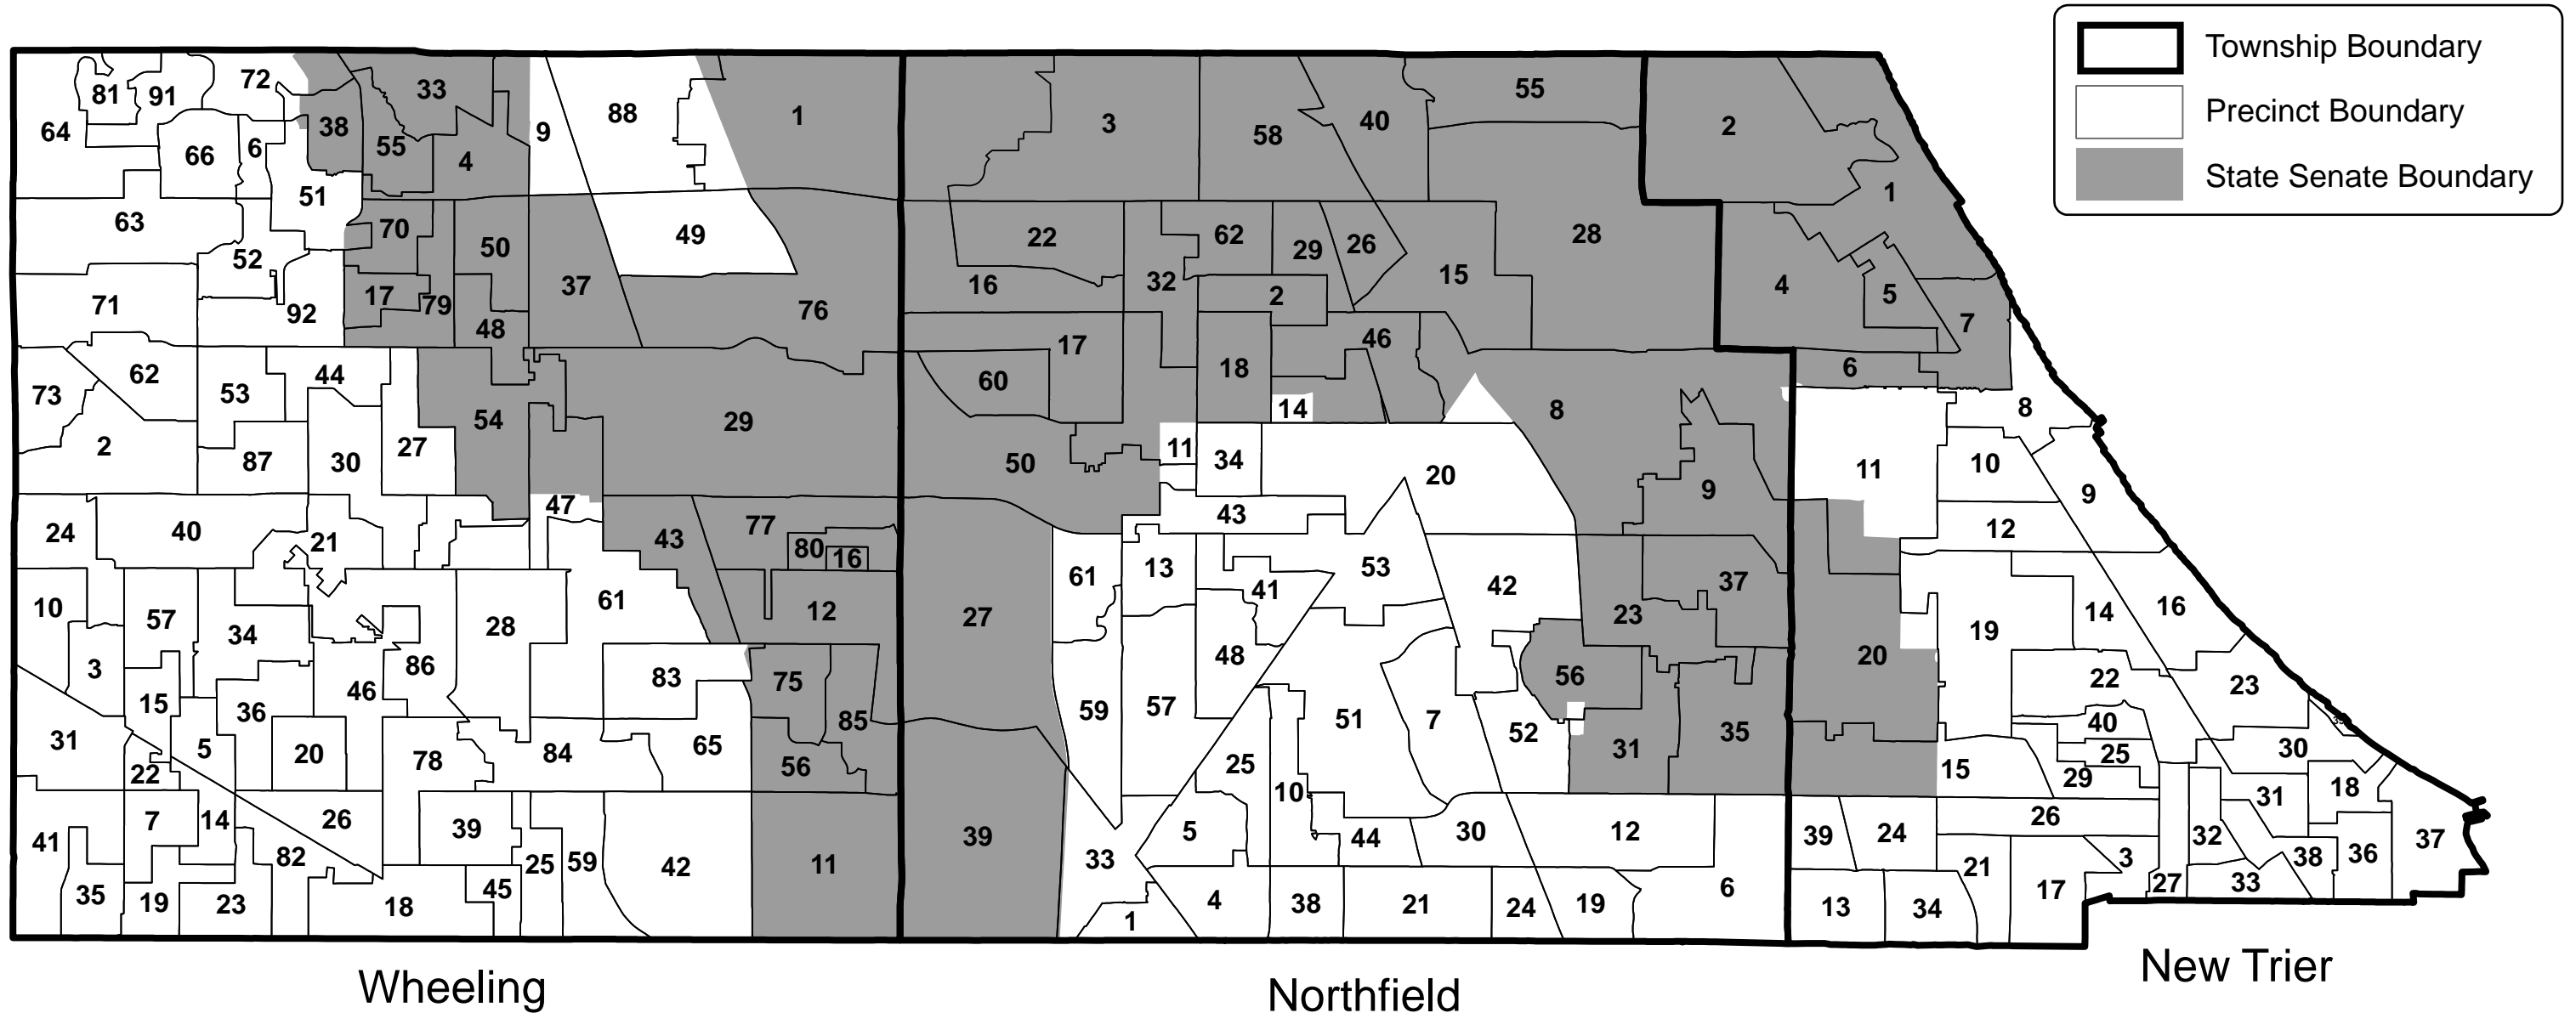

State Senate District 29

State Senate District 29

Karen A. Yarbrough
cookcountyclerk.il.gov

January 2022

 Townships